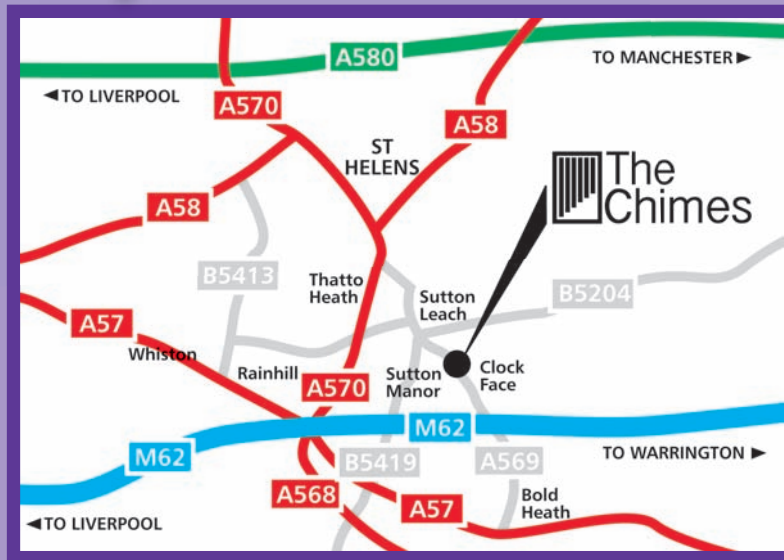

How to find us...

Based in Bolton, Lancashire, Cambrian Homes is a local property company with a big reputation. Known for building tasteful, well constructed new homes full of character, each of the properties at The Chimes will be built to Cambrian Homes' usual high standards.