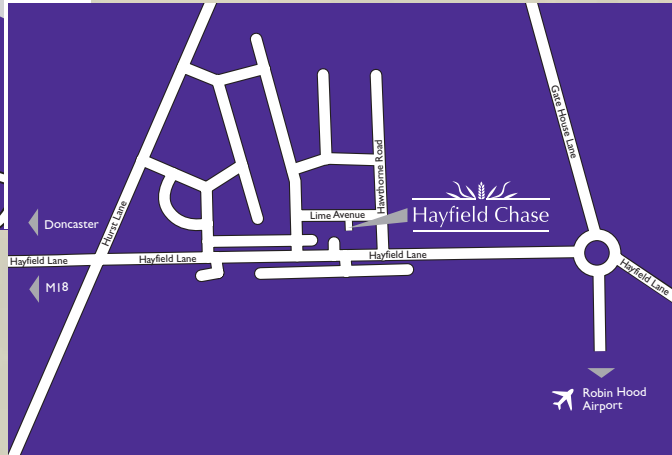

Directions

From the M18 exit at junction 3 onto Slip Road, at the roundabout take the first exit onto White Rose Way (A6182). At the next 2 roundabouts, take the second exits onto White Rose Way (A6182). At the next roundabout, take the third exit onto White Rose Way (A6182). At the next roundabout, take the third exit onto Carr House Road (A18). At the next roundabout, take the third exit onto Bawtry Road (A638). At the next roundabout, take the first exit onto Bawtry Road (A638). Continue onto (A638) 0.1 miles and turn left onto Hayfield Lane after 1.5 miles turn left onto Hawthorne Road, then turn left onto Lime Avenue (DN9 3EN).

From A1 Motorway exit at junction 36 onto Slip Road, at the roundabout take the first exit onto Warmsworth Road (A630) at the next roundabout, take the first exit onto Carr House Road (A18) at the next roundabout, take the second exit onto Carr House Road (A18). At the next roundabout, take the third exit onto Bawtry Road (A638), at the next roundabout, take the first exit onto Bawtry Road (A638). Turn left onto Hayfield Lane after 1.5 miles turn left onto Hawthorne Road. turn left onto Lime Avenue (DN9 3EN).