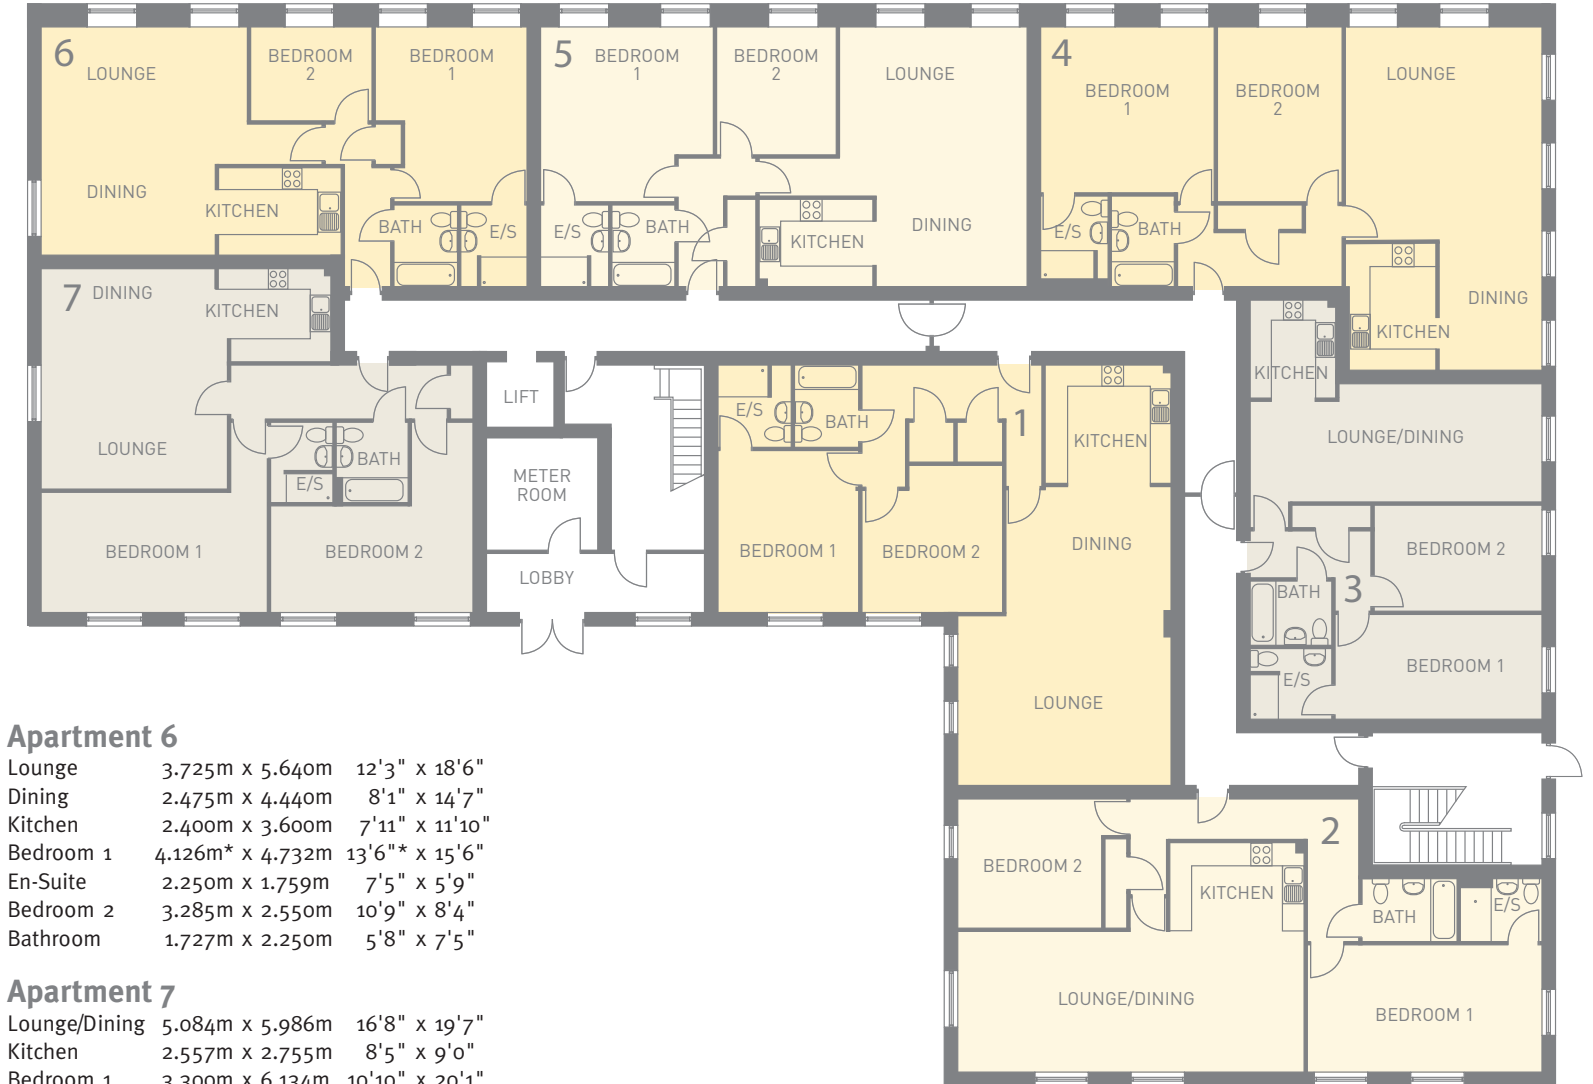

Apartment 1

Lounge	4.585m x 5.800m	15'0" x 19'1"
Dining	3.600m x 4.529m	11'10" x 14'10"
Kitchen	3.454m x 3.000m	11'4" x 9'10"
Bedroom 1	3.846m x 4.430m	12'7" x 14'6"
En-Suite	2.175m x 2.046m	7'2" x 6'9"
Bedroom 2	3.800m x 4.005m	12'6" x 13'2"
Bathroom	2.175m x 1.725m	7'2" x 5'8"

Apartment 2

Lounge/Dining	9.410m x 3.882m	30'10" x 12'9"
Kitchen	3.483m x 2.350m	11'5" x 7'9"
Bedroom 1	6.357m x 3.495m	20'10" x 11'6"
En-Suite	1.725m x 2.174m	5'8" x 7'2"
Bedroom 2	3.538m x 4.102m	11'7" x 13'6"
Bathroom	2.575m x 1.725m	8'5" x 5'8"

Apartment 3

Lounge/Dining	3.258m* x 7.965m	10'8"* x 26'1"
Kitchen	2.400m x 2.785m	7'11" x 9'2"
Bedroom 1	2.883m x 5.640m	9'5" x 18'6"
En-Suite	2.250m x 1.960m	7'4" x 6'5"
Bedroom 2	2.864m x 4.565m	9'5" x 15'0"
Bathroom	2.250m x 1.725m	7'4" x 5'8"

Apartment 4

Lounge	5.915m x 5.353m	19'5" x 17'7"
Dining	2.815m x 3.403m	9'3" x 11'2"
Kitchen	2.400m x 3.327m	7'11" x 10'11"
Bedroom 1	4.736m x 4.494m	15'6" x 14'9"
En-Suite	1.860m x 2.488m	6'1" x 8'2"
Bedroom 2	3.357m x 4.782m	11'0" x 15'6"
Bathroom	1.725m x 2.488m	5'8" x 8'2"

Apartment 5

Lounge	5.127m x 4.582m	16'10" x 15'0"
Dining	4.440m x 2.475m	14'5" x 8'1"
Kitchen	2.400m x 2.975m	7'11" x 9'9"
Bedroom 1	4.724m* x 4.732m	15'6"* x 15'6"
En-Suite	1.861m x 2.250m	6'1" x 7'5"
Bedroom 2	3.200m x 3.443m	10'6" x 11'4"
Bathroom	1.725m x 2.250m	5'8" x 7'5"

Apartment 6

Lounge	3.725m x 5.640m	12'3" x 18'6"
Dining	2.475m x 4.440m	8'1" x 14'7"
Kitchen	2.400m x 3.600m	7'11" x 11'10"
Bedroom 1	4.126m* x 4.732m	13'6"* x 15'6"
En-Suite	2.250m x 1.759m	7'5" x 5'9"
Bedroom 2	3.285m x 2.550m	10'9" x 8'4"
Bathroom	1.727m x 2.250m	5'8" x 7'5"

Apartment 7

Lounge/Dining	5.084m x 5.986m	16'8" x 19'7"
Kitchen	2.557m x 2.755m	8'5" x 9'0"
Bedroom 1	3.300m x 6.134m	10'10" x 20'1"
En-Suite	1.700m x 2.183m	5'7" x 7'2"
Bedroom 2	2.922m x 5.502m	9'7" x 18'0"
Bathroom	1.950m x 2.183m	6'5" x 7'2"

* maximum dimensions