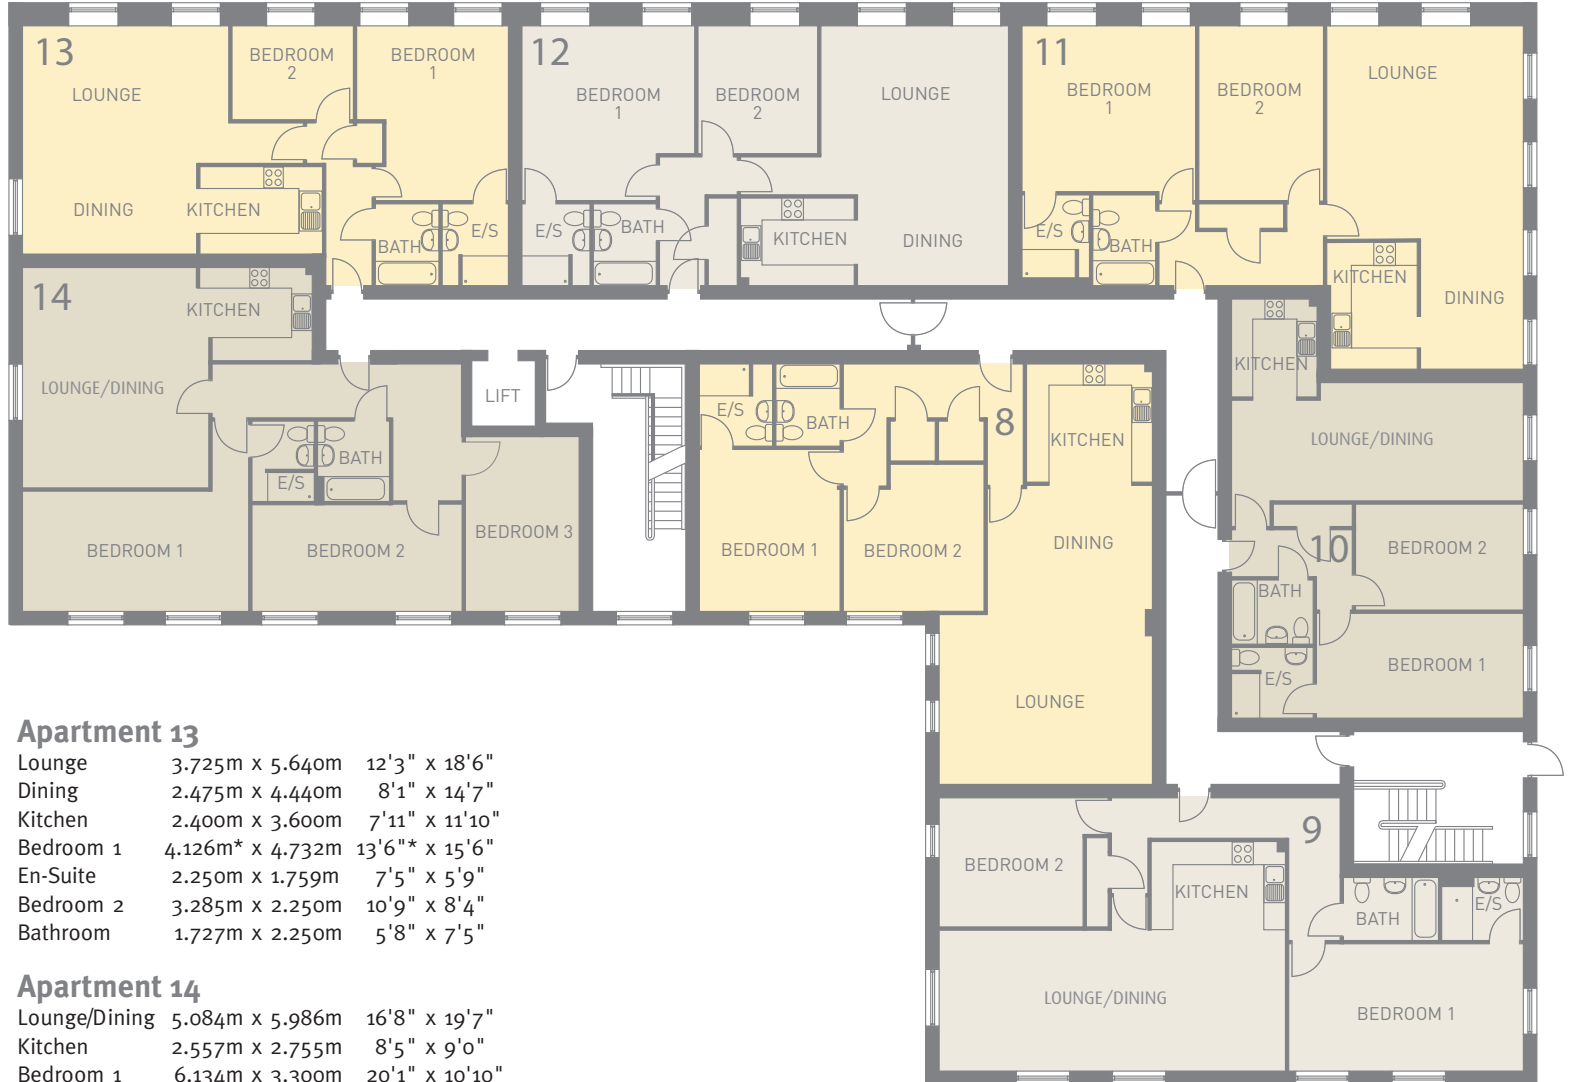

Apartment 9

Lounge/Dining	9.410m x 3.882m	30'10" x 12'9"
Kitchen	3.483m x 2.350m	11'5" x 7'9"
Bedroom 1	6.357m x 3.495m	20'10" x 11'6"
En-Suite	1.725m x 2.174m	5'8" x 7'2"
Bedroom 2	3.538m x 4.102m	11'7" x 13'6"
Bathroom	2.575m x 1.725m	8'5" x 5'8"

Apartment 10

Lounge/Dining	3.258m* x 7.965m	10'8"* x 26'1"
Kitchen	2.400m x 2.785m	7'11" x 9'2"
Bedroom 1	2.883m x 5.640m	9'5" x 18'6"
En-Suite	2.250m x 1.960m	7'4" x 6'5"
Bedroom 2	2.864m x 4.565m	9'5" x 15'0"
Bathroom	2.250m x 1.725m	7'4" x 5'8"

Apartment 11

Lounge	5.915m x 5.353m	19'5" x 17'7"
Dining	2.815m x 3.403m	9'3" x 11'2"
Kitchen	2.400m x 3.327m	7'11" x 10'11"
Bedroom 1	4.736m x 4.494m	15'6" x 14'9"
En-Suite	1.860m x 2.488m	6'1" x 8'2"
Bedroom 2	3.357m x 4.782m	11'0" x 15'6"
Bathroom	1.725m x 2.488m	5'8" x 8'2"

Apartment 12

Lounge	5.127m x 4.582m	16'10" x 15'0"
Dining	4.440m x 2.475m	14'5" x 8'1"
Kitchen	2.400m x 2.975m	7'11" x 9'9"
Bedroom 1	4.724m* x 4.732m	15'6"* x 15'6"
En-Suite	1.861m x 2.250m	6'1" x 7'5"
Bedroom 2	3.200m x 3.443m	10'6" x 11'4"
Bathroom	1.725m x 2.250m	5'8" x 7'5"